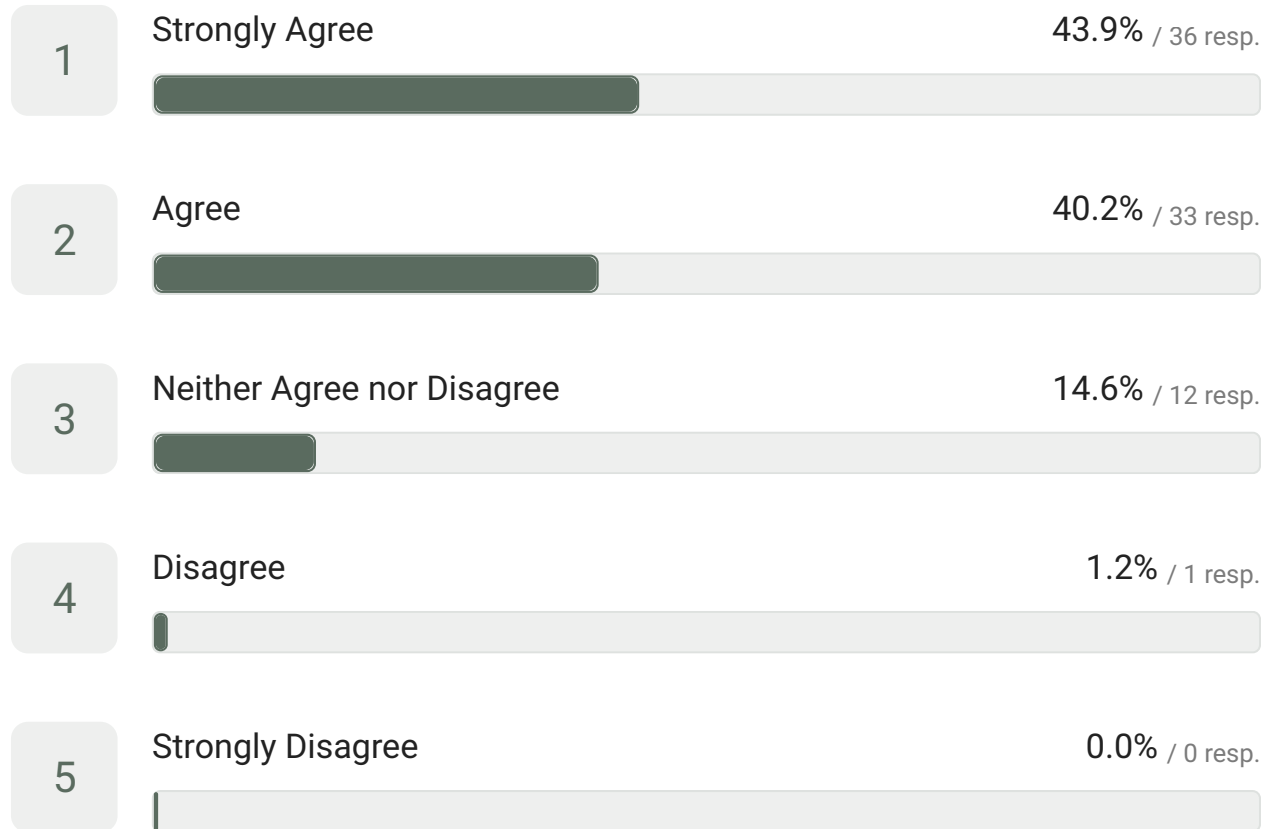

I value receiving feedback from other MEDA members:

82 out of 82 answered