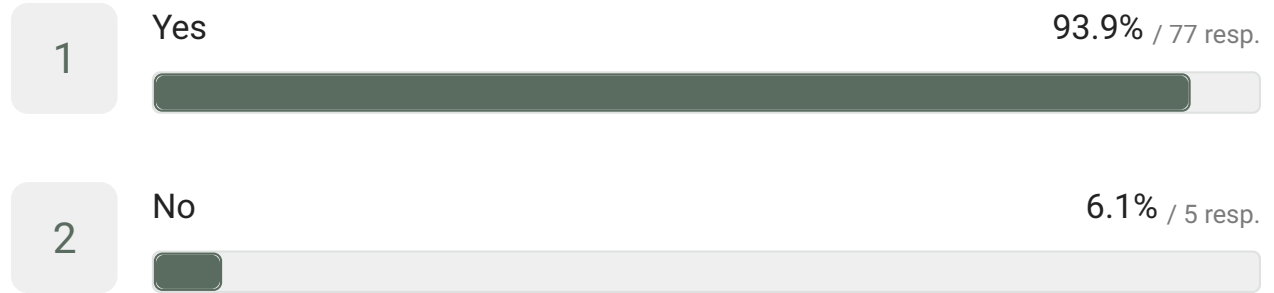

MEDA Summer Conference 2021_Pre-survey

82 responses

Are you a MEDA Member?

82 out of 82 answered

Are you attending the Summer Conference?

82 out of 82 answered

How impactful has the Next Generation Report been for you?

1: I didn't read it to 10: it made a profound impact

82 out of 82 answered

★ 5.6 Average rating

Are you associated with the Eastern or Western region of Montana?

82 out of 82 answered

Are you associated with an urban or rural area?