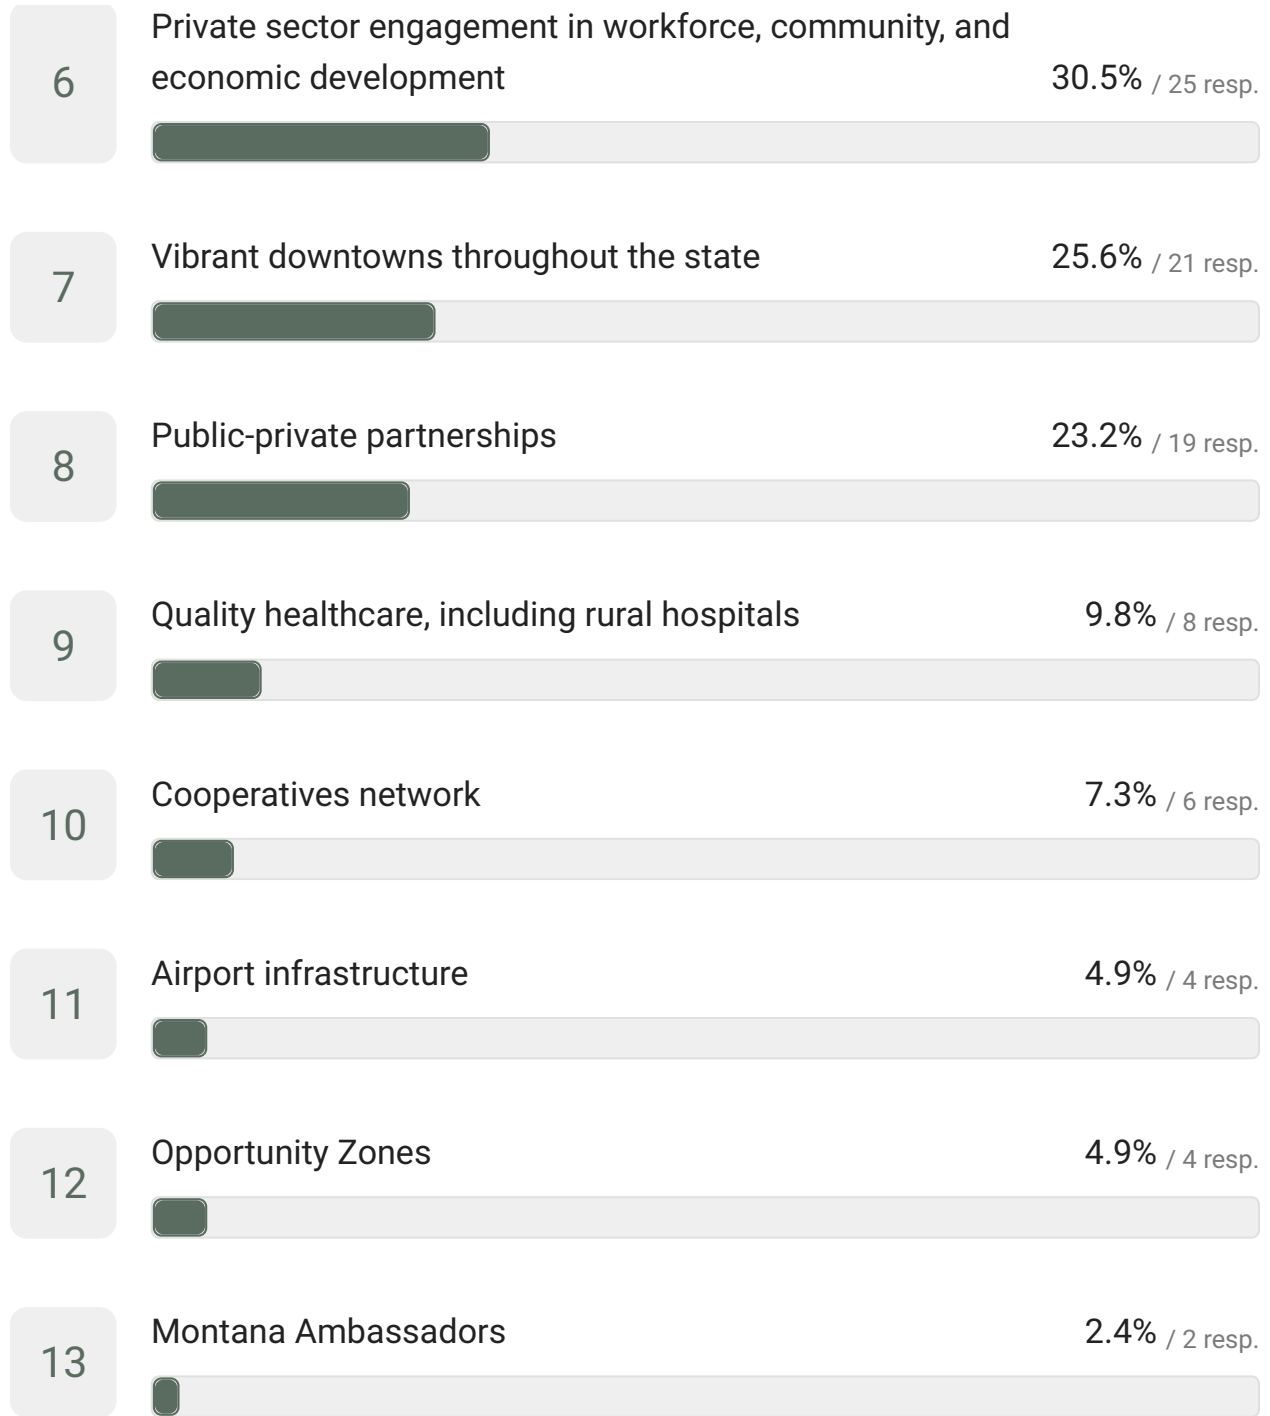

82 out of 82 answered

4.4 Average rating

Infrastructure

82 out of 82 answered

4.0 Average rating

Tourism

82 out of 82 answered

3.3 Average rating

Select the top 3 challenges your region is facing leading up to the 2023 Legislature (Next Gen report page 12)

82 out of 82 answered

Select the top 3 opportunities that will have the largest impact in your region leading up to the 2023 Legislature (Next Gen report page 12)

82 out of 82 answered

During MEDA hosted meetings, members talk and listen in roughly equal measure:

82 out of 82 answered

During MEDA hosted meetings, conversations are focused and on topic:

82 out of 82 answered