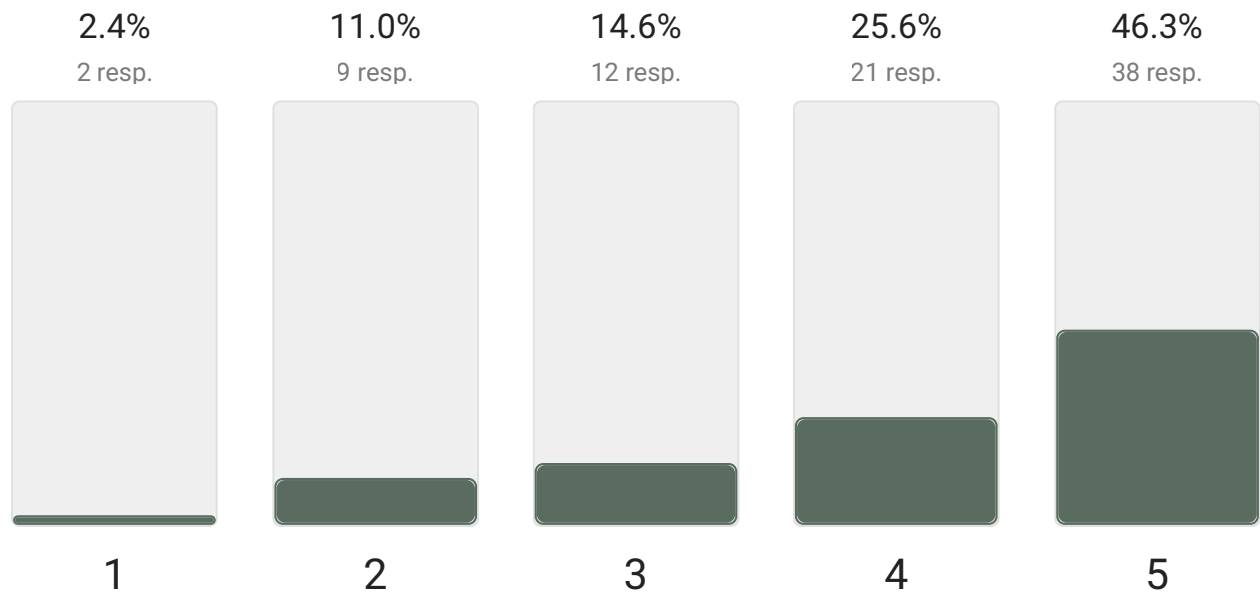

82 out of 82 answered

4.4 Average rating

Infrastructure

82 out of 82 answered

4.0 Average rating

Tourism

82 out of 82 answered

3.3 Average rating

Select the top 3 challenges your region is facing leading up to the 2023 Legislature (Next Gen report page 12)

82 out of 82 answered

Select the top 3 opportunities that will have the largest impact in your region leading up to the 2023 Legislature (Next Gen report page 12)