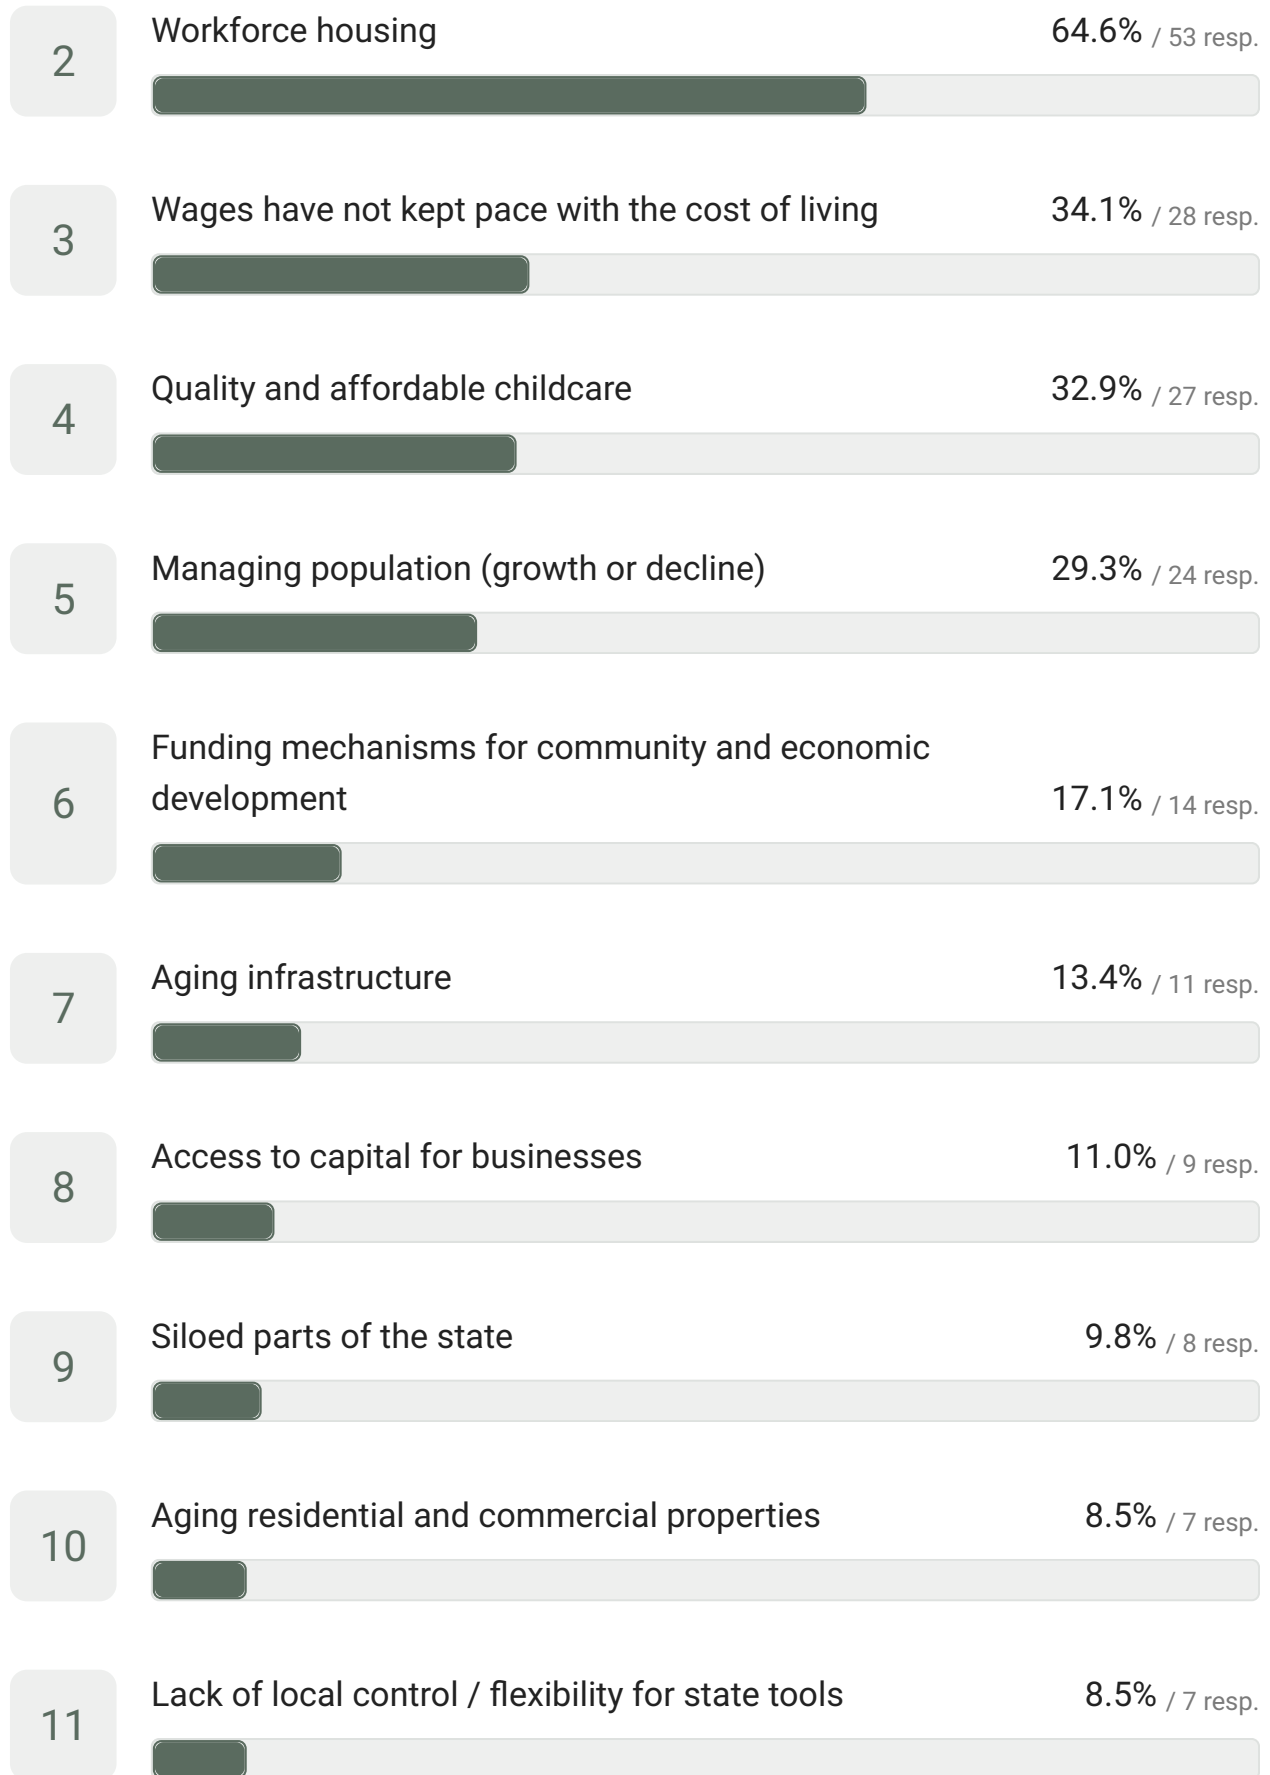

82 out of 82 answered

Economic Development

82 out of 82 answered

4.6 Average rating

Community Development

82 out of 82 answered

4.4 Average rating

Workforce

82 out of 82 answered

4.4 Average rating

Infrastructure

82 out of 82 answered

4.0 Average rating

Tourism

82 out of 82 answered

3.3 Average rating

Select the top 3 challenges your region is facing leading up to the 2023 Legislature (Next Gen report page 12)

82 out of 82 answered

Select the top 3 opportunities that will have the largest impact in your region leading up to the 2023 Legislature (Next Gen report page 12)