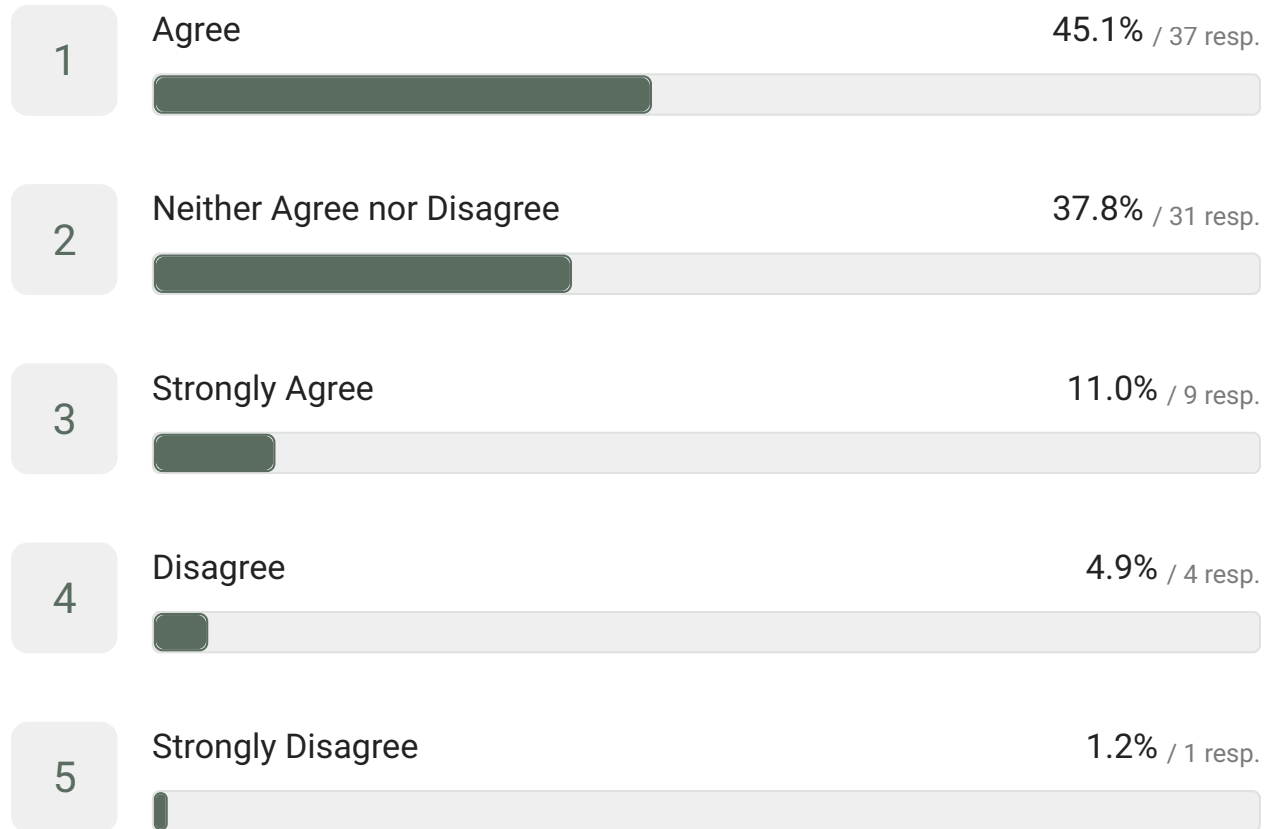

Select the top 3 challenges your region is facing leading up to the 2023 Legislature (Next Gen report page 12)

82 out of 82 answered

Select the top 3 opportunities that will have the largest impact in your region leading up to the 2023 Legislature (Next Gen report page 12)

82 out of 82 answered

During MEDA hosted meetings, members talk and listen in roughly equal measure:

82 out of 82 answered

During MEDA hosted meetings, conversations are focused and on topic:

82 out of 82 answered