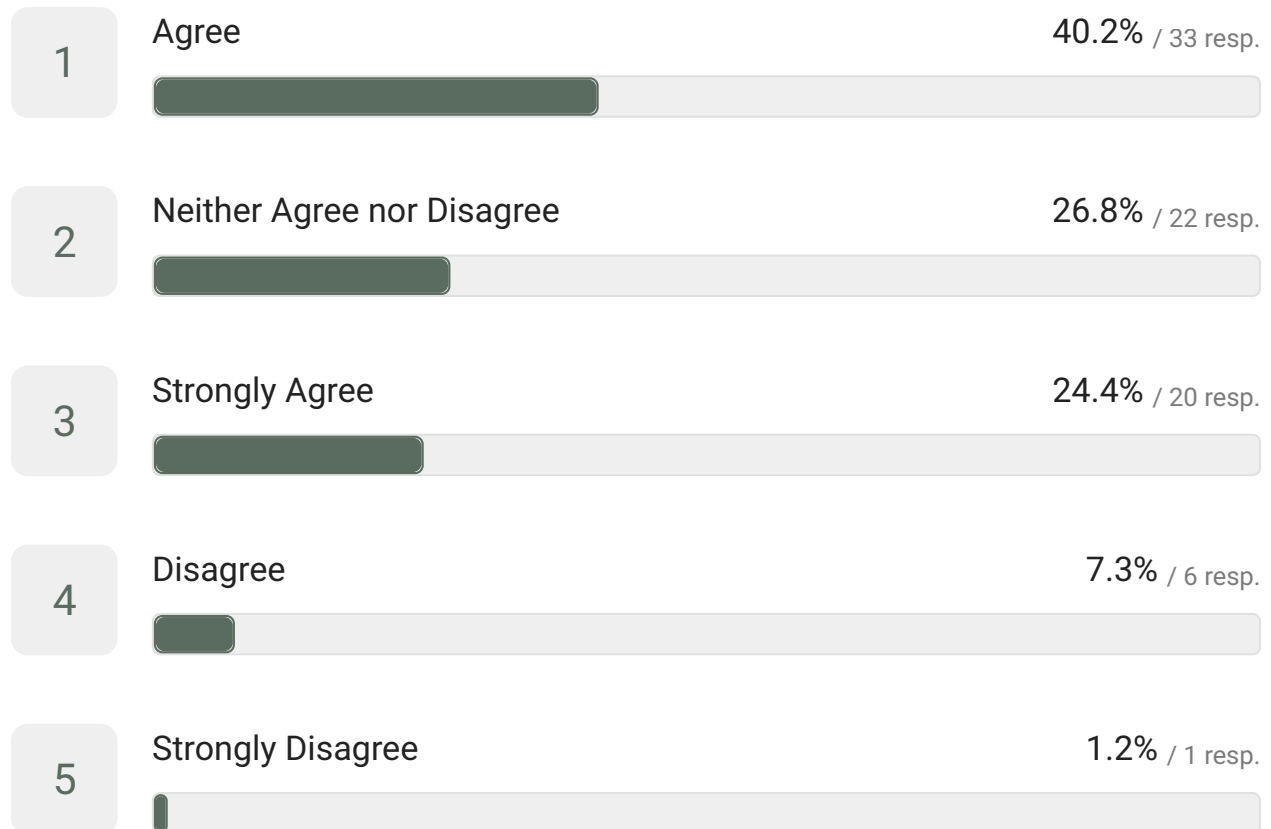

I know how MEDA is doing because it's communicated well:

82 out of 82 answered