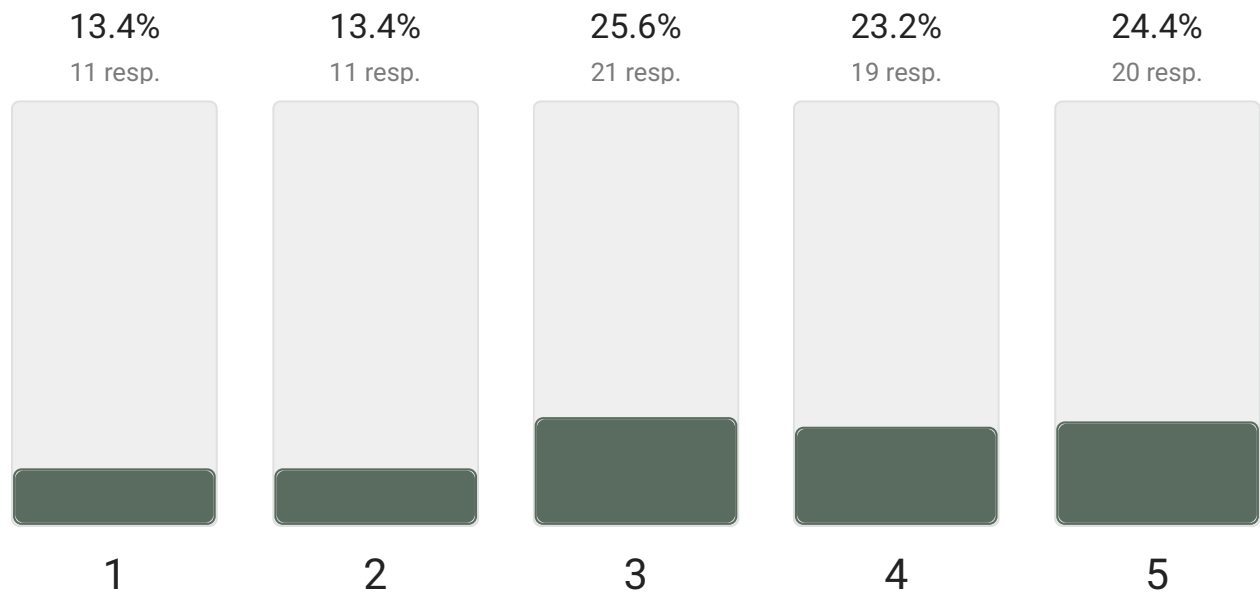

82 out of 82 answered

4.4 Average rating

Infrastructure

82 out of 82 answered

4.0 Average rating

Tourism

82 out of 82 answered

3.3 Average rating

Select the top 3 challenges your region is facing leading up to the 2023 Legislature (Next Gen report page 12)

82 out of 82 answered

Select the top 3 opportunities that will have the largest impact in your region leading up to the 2023 Legislature (Next Gen report page 12)