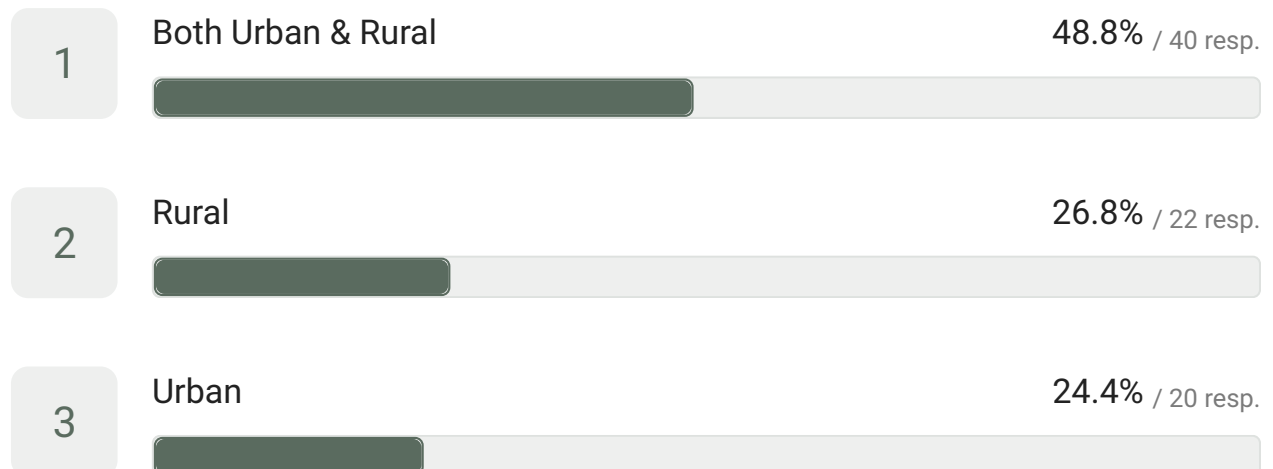

1: I didn't read it to 10: it made a profound impact

82 out of 82 answered

★ 5.6 Average rating

Are you associated with the Eastern or Western region of Montana?

82 out of 82 answered

Are you associated with an urban or rural area?

82 out of 82 answered

Economic Development

82 out of 82 answered

4.6 Average rating

Community Development

82 out of 82 answered

4.4 Average rating

Workforce

82 out of 82 answered

4.4 Average rating

Infrastructure

82 out of 82 answered

4.0 Average rating

Tourism

82 out of 82 answered

3.3 Average rating