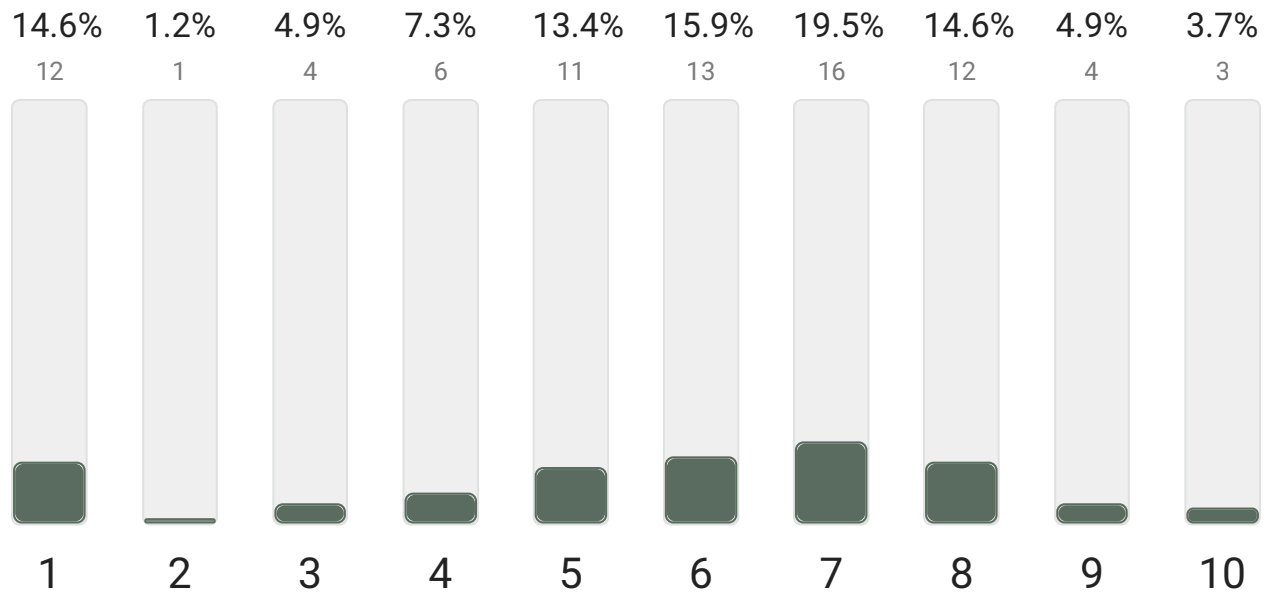

MEDA Summer Conference 2021_Pre-survey

82 responses

Are you a MEDA Member?

82 out of 82 answered

Are you attending the Summer Conference?

82 out of 82 answered

How impactful has the Next Generation Report been for you?

1: I didn't read it to 10: it made a profound impact

82 out of 82 answered

★ 5.6 Average rating

Are you associated with the Eastern or Western region of Montana?

82 out of 82 answered

Are you associated with an urban or rural area?