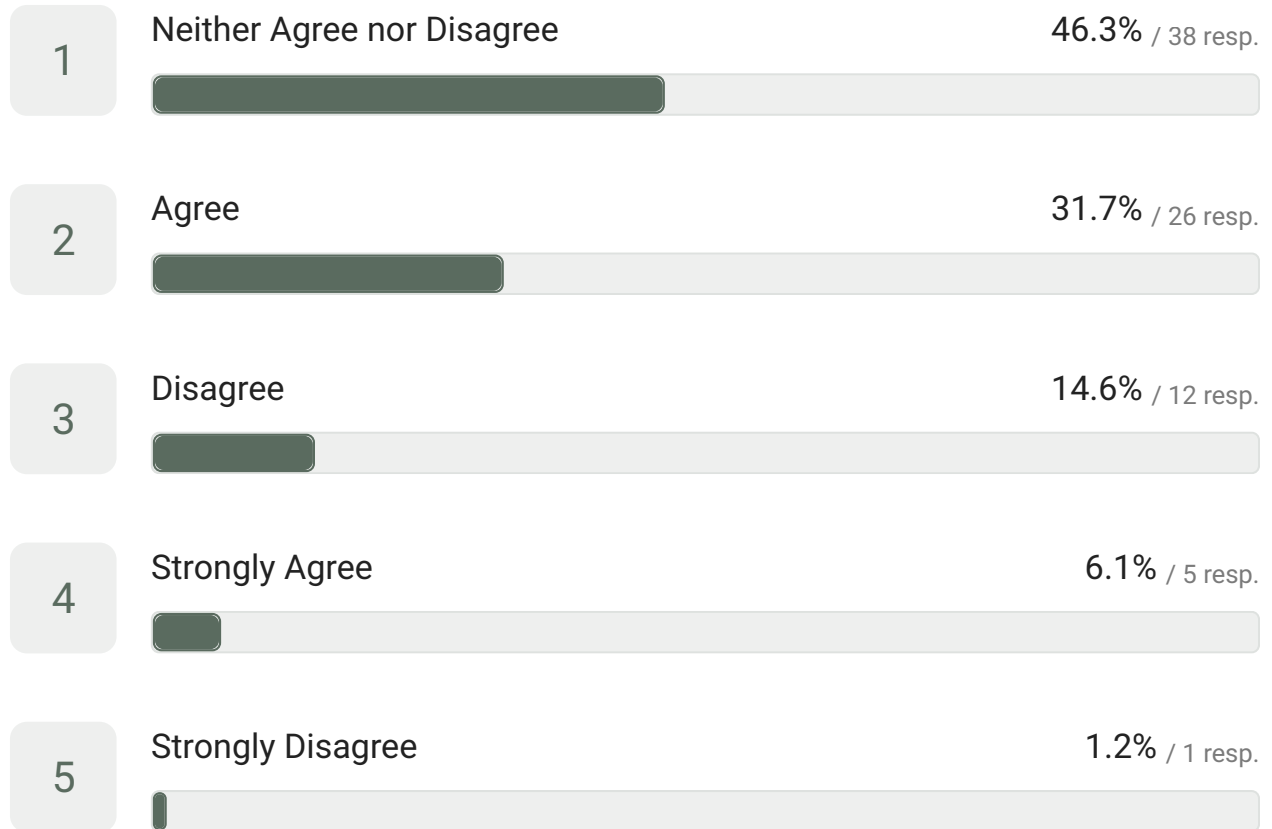

Select the top 3 challenges your region is facing leading up to the 2023 Legislature (Next Gen report page 12)

82 out of 82 answered

Select the top 3 opportunities that will have the largest impact in your region leading up to the 2023 Legislature (Next Gen report page 12)

82 out of 82 answered

During MEDA hosted meetings, members talk and listen in roughly equal measure:

82 out of 82 answered

During MEDA hosted meetings, conversations are focused and on topic:

82 out of 82 answered