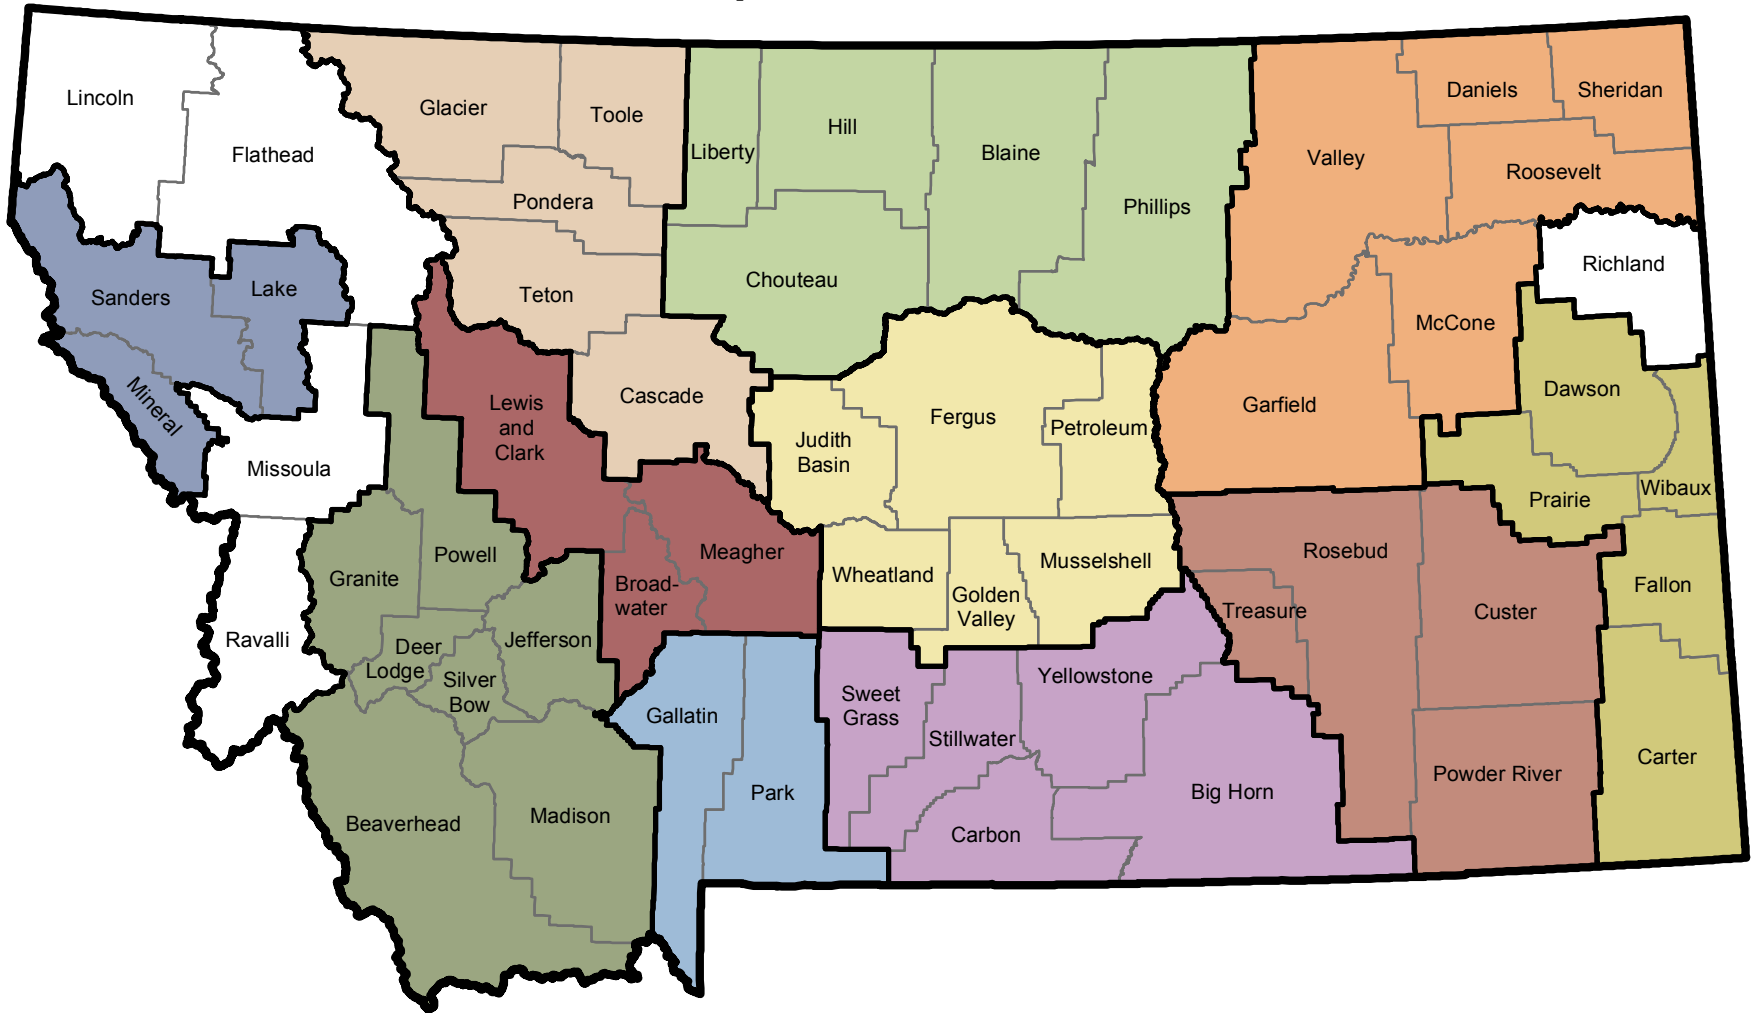

# CERTIFIED REGIONAL DEVELOPMENT CORPORATION REGIONS

## Montana Department of Commerce

- |   |  |  |  |
|---|--|--|--|
|  Bear Paw Development Corporation                |  Great Northern Development Corporation         |  Montana Business Assistance Connection |  Southeastern Montana Development Corporation |
|  Beartooth Resource Conservation & Development   |  Headwaters Resource Conservation & Development |  Prospera Business Network              |  Sweetgrass Development                       |
|  Eastern Plains Economic Development Corporation |  Lake County Community Development Corporation  |  Snowy Mountain Development Corporation |  Currently Unassigned                         |